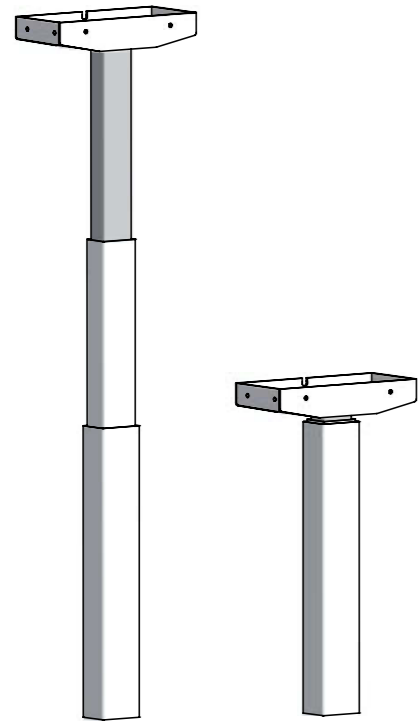

100 Edition 10
 200 Edition 10
 300 Edition 10
 400 Edition 11
 500 Edition 11

ACCESSORIES

SIDE BAR 12
 MONITOR ARM 12
 CPU-HOLDER 13
 CABLE TRAY 14
 DESK PANELS 14

ERGO DRIVE "Up", Rectangular

Includes: Two columns, control unit, desk panel and screws.
NOTE: Feet and bar are not included, order separately.

ERGO DRIVE "Up", Round

Includes: Two columns, control unit, desk panel and screws.
NOTE: Feet and bar are not included, order separately.

ITEM NO.	DESCRIPTION	COLOUR
68000000013	Stroke 500mm	Silver
68000000014	Stroke 500mm	White
68000000015	Stroke 500mm	Black
68000000016	Stroke 500mm	Silver Texture
68000000017	Stroke 500mm	White Texture
68000000018	Stroke 500mm	Black Texture
68000000019	Stroke 650mm	Silver
68000000020	Stroke 650mm	White
68000000021	Stroke 650mm	Black
68000000022	Stroke 650mm	Silver Texture
68000000023	Stroke 650mm	White Texture
68000000024	Stroke 650mm	Black Texture

Columns.

Bars.

ERGO DRIVE "Down", Rectangular

Includes: Two columns, control unit, desk panel and screws.
NOTE: Feet and bar are not included, order separately.

ITEM NO.	DESCRIPTION	COLOUR
68000000025	Stroke 500mm	Silver
68000000026	Stroke 500mm	White
68000000027	Stroke 500mm	Black
68000000028	Stroke 500mm	Silver Texture
68000000029	Stroke 500mm	White Texture
68000000030	Stroke 500mm	Black Texture
68000000031	Stroke 650mm	Silver
68000000032	Stroke 650mm	White
68000000033	Stroke 650mm	Black
68000000034	Stroke 650mm	Silver Texture
68000000035	Stroke 650mm	White Texture
68000000036	Stroke 650mm	Black Texture