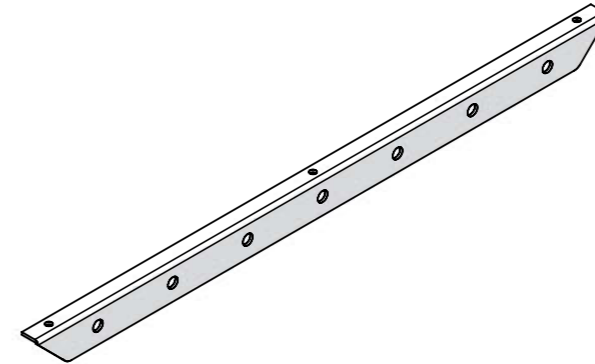

Accessories.

400 Edition

LENGTH.

500mm | 735mm | 900mm
 500mm | 735mm | 900mm
 500mm | 735mm | 900mm

500mm | 735mm | 900mm
 500mm | 735mm | 900mm
 500mm | 735mm | 900mm

COLOUR

Silver
 Black
 White

Silver Texture
 Black Texture
 White Texture

Side Bar

ITEM NO.

63200000
 63200010

63200005
 63200015

DESCRIPTION

695 mm
 795 mm

695 mm
 795 mm

COLOUR