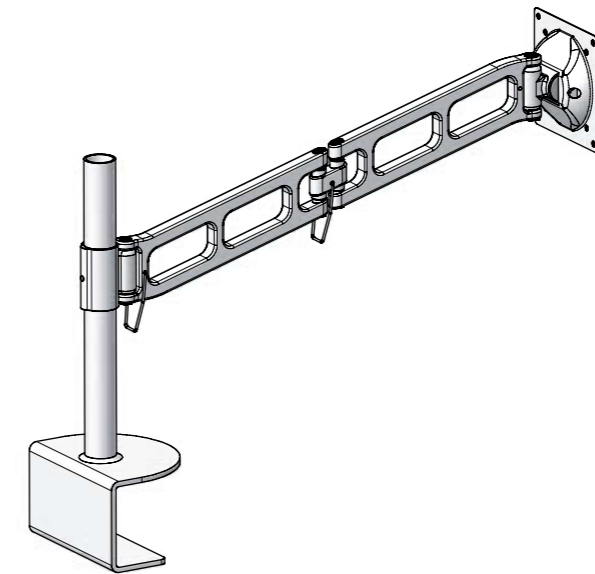

COLOUR

Silver
Black
White

Silver Texture
Black Texture
White Texture

Monitor Arm

ITEM NO.

XXXXXXXX
XXXXXXXX
XXXXXXXX

DESCRIPTION

XXXXXXXX
XXXXXXXX
XXXXXXXX

COLOUR

XXXXXX
XXXXXX
XXXXXX