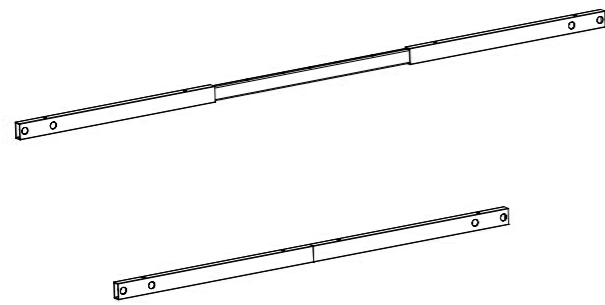

Columns.

Bars.

ERGO DRIVE "Down", Rectangular

Includes: Two columns, control unit, desk panel and screws.
NOTE: Feet and bar are not included, order separately.

ITEM NO.	DESCRIPTION	COLOUR
68000000025	Stroke 500mm	Silver
68000000026	Stroke 500mm	White
68000000027	Stroke 500mm	Black
68000000028	Stroke 500mm	Silver Texture
68000000029	Stroke 500mm	White Texture
68000000030	Stroke 500mm	Black Texture
68000000031	Stroke 650mm	Silver
68000000032	Stroke 650mm	White
68000000033	Stroke 650mm	Black
68000000034	Stroke 650mm	Silver Texture
68000000035	Stroke 650mm	White Texture
68000000036	Stroke 650mm	Black Texture

ERGO DRIVE "Down", Round

Includes: Two columns, control unit, desk panel and screws.
NOTE: Feet and bar are not included, order separately.

ITEM NO.	DESCRIPTION	COLOUR
68000000037	Stroke 500mm	Silver
68000000038	Stroke 500mm	White
68000000039	Stroke 500mm	Black
68000000040	Stroke 500mm	Silver Texture
68000000041	Stroke 500mm	White Texture
68000000042	Stroke 500mm	Black Texture
68000000043	Stroke 650mm	Silver
68000000044	Stroke 650mm	White
68000000045	Stroke 650mm	Black
68000000046	Stroke 650mm	Silver Texture
68000000047	Stroke 650mm	White Texture
68000000048	Stroke 650mm	Black Texture

40 x 20mm Tube Bar

ITEM NO.	DESCRIPTION	COLOUR
50001022	800mm	Silver
50001023	900mm	Silver
50001024	1000mm	Silver
50001025	1100mm	Silver
50001026	1200mm	Silver
50001027	1300mm	Silver
50001028	1400mm	Silver
50001029	1500mm	Silver
50001030	1600mm	Silver
50001031	1700mm	Silver

Z-Bar

NOTE: Only with three columns

ITEM NO.	DESCRIPTION	COLOUR
XXXXXXXX	745mm	Silver
XXXXXXXX	845mm	Silver
XXXXXXXX	945mm	Silver
XXXXXXXX	1045mm	Silver
XXXXXXXX	1145mm	Silver
XXXXXXXX	1245mm	Silver
XXXXXXXX	1345mm	Silver
XXXXXXXX	1445mm	Silver
XXXXXXXX	1545mm	Silver
XXXXXXXX	1645mm	Silver
XXXXXXXX	1745mm	Silver