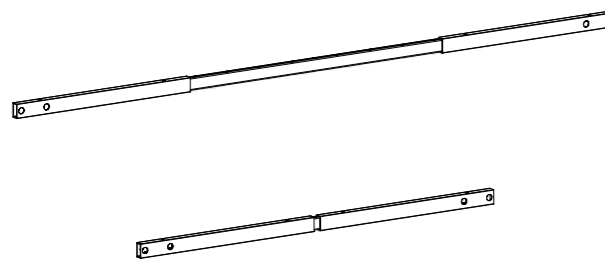

Columns.

Bars.

ERGO DRIVE "Down", Rectangular

Includes: Two columns, control unit, desk panel and screws.
NOTE: Feet and bar are not included, order separately.

ITEM NO.	DESCRIPTION	COLOUR
68000000025	Stroke 500mm	Silver
68000000026	Stroke 500mm	White
68000000027	Stroke 500mm	Black
68000000028	Stroke 500mm	Silver Texture
68000000029	Stroke 500mm	White Texture
68000000030	Stroke 500mm	Black Texture
68000000031	Stroke 650mm	Silver
68000000032	Stroke 650mm	White
68000000033	Stroke 650mm	Black
68000000034	Stroke 650mm	Silver Texture
68000000035	Stroke 650mm	White Texture
68000000036	Stroke 650mm	Black Texture

Z-Bar

NOTE: Only with three columns

ITEM NO.	DESCRIPTION	COLOUR
XXXXXXXX	745mm	Silver
XXXXXXXX	845mm	Silver
XXXXXXXX	945mm	Silver
XXXXXXXX	1045mm	Silver
XXXXXXXX	1145mm	Silver
XXXXXXXX	1245mm	Silver
XXXXXXXX	1345mm	Silver
XXXXXXXX	1445mm	Silver
XXXXXXXX	1545mm	Silver
XXXXXXXX	1645mm	Silver
XXXXXXXX	1745mm	Silver

Telescopic Bar

ITEM NO.	DESCRIPTION	COLOUR
68000000049	1100 – 1650 mm	Silver
68000000050	1100 – 1650 mm	Silver
68000000051	1100 – 1650 mm	Silver

100 Edition

LENGTH.	COLOUR
500mm 735mm 900mm	Silver
500mm 735mm 900mm	Black
500mm 735mm 900mm	White
500mm 735mm 900mm	Silver Texture
500mm 735mm 900mm	Black Texture
500mm 735mm 900mm	White Texture

Telescopic Bar

ITEM NO.	DESCRIPTION	COLOUR
68000000052	1120 – 1900 mm	Silver
68000000053	1120 – 1900 mm	Silver
68000000054	1120 – 1900 mm	Silver

200 Edition

LENGTH.	COLOUR
500mm 735mm 900mm	Silver
500mm 735mm 900mm	Black
500mm 735mm 900mm	White
500mm 735mm 900mm	Silver Texture
500mm 735mm 900mm	Black Texture
500mm 735mm 900mm	White Texture