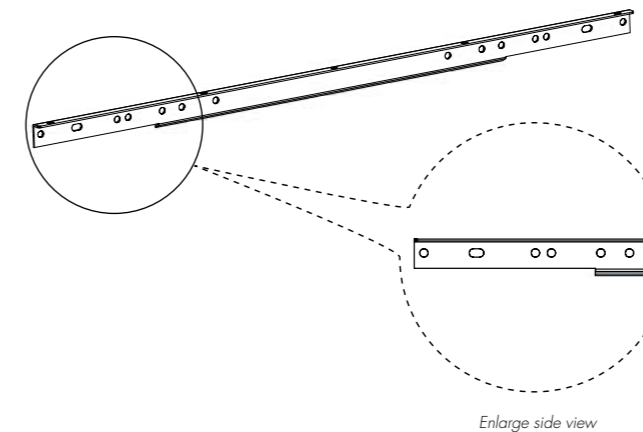

Columns.

Bars.

ERGO DRIVE "Down", Rectangular

Includes: Two columns, control unit, desk panel and screws.
NOTE: Feet and bar are not included, order separately.

ITEM NO.	DESCRIPTION	COLOUR
68000000025	Stroke 500mm	Silver
68000000026	Stroke 500mm	White
68000000027	Stroke 500mm	Black
68000000028	Stroke 500mm	Silver Texture
68000000029	Stroke 500mm	White Texture
68000000030	Stroke 500mm	Black Texture
68000000031	Stroke 650mm	Silver
68000000032	Stroke 650mm	White
68000000033	Stroke 650mm	Black
68000000034	Stroke 650mm	Silver Texture
68000000035	Stroke 650mm	White Texture
68000000036	Stroke 650mm	Black Texture

ERGO DRIVE "Down", Round

Includes: Two columns, control unit, desk panel and screws.
NOTE: Feet and bar are not included, order separately.

ITEM NO.	DESCRIPTION	COLOUR
68000000037	Stroke 500mm	Silver
68000000038	Stroke 500mm	White
68000000039	Stroke 500mm	Black
68000000040	Stroke 500mm	Silver Texture
68000000041	Stroke 500mm	White Texture
68000000042	Stroke 500mm	Black Texture
68000000043	Stroke 650mm	Silver
68000000044	Stroke 650mm	White
68000000045	Stroke 650mm	Black
68000000046	Stroke 650mm	Silver Texture
68000000047	Stroke 650mm	White Texture
68000000048	Stroke 650mm	Black Texture

40 x 20mm Tube Bar

ITEM NO.	DESCRIPTION	COLOUR
50001022	800mm	Silver
50001023	900mm	Silver
50001024	1000mm	Silver
50001025	1100mm	Silver
50001026	1200mm	Silver
50001027	1300mm	Silver
50001028	1400mm	Silver
50001029	1500mm	Silver
50001030	1600mm	Silver
50001031	1700mm	Silver

Z-Bar

NOTE: Only with three columns

ITEM NO.	DESCRIPTION	COLOUR
XXXXXXXX	745mm	Silver
XXXXXXXX	845mm	Silver
XXXXXXXX	945mm	Silver
XXXXXXXX	1045mm	Silver
XXXXXXXX	1145mm	Silver
XXXXXXXX	1245mm	Silver
XXXXXXXX	1345mm	Silver
XXXXXXXX	1445mm	Silver
XXXXXXXX	1545mm	Silver
XXXXXXXX	1645mm	Silver
XXXXXXXX	1745mm	Silver