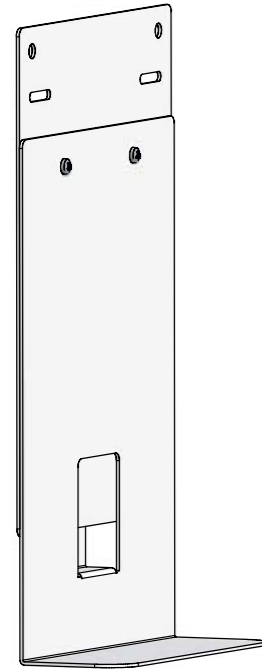

CPU Holder (adjustable)

ITEM NO.	DESCRIPTION	COLOUR
XXXXXXXXXX	XXXXXXXXXX	XXXXXX
XXXXXXXXXX	XXXXXXXXXX	XXXXXX
XXXXXXXXXX	XXXXXXXXXX	XXXXXX