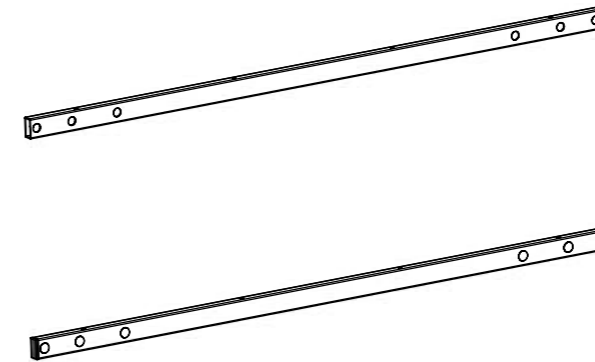

ERGO DRIVE "Up", Round

Includes: Two columns, control unit, desk panel and screws.
NOTE: Feet and bar are not included, order separately.

ITEM NO.	DESCRIPTION	COLOUR
68000000013	Stroke 500mm	Silver
68000000014	Stroke 500mm	White
68000000015	Stroke 500mm	Black
68000000016	Stroke 500mm	Silver Texture
68000000017	Stroke 500mm	White Texture
68000000018	Stroke 500mm	Black Texture
68000000019	Stroke 650mm	Silver
68000000020	Stroke 650mm	White
68000000021	Stroke 650mm	Black
68000000022	Stroke 650mm	Silver Texture
68000000023	Stroke 650mm	White Texture
68000000024	Stroke 650mm	Black Texture

Columns.

Bars.

ERGO DRIVE "Down", Rectangular

Includes: Two columns, control unit, desk panel and screws.
NOTE: Feet and bar are not included, order separately.

ITEM NO.	DESCRIPTION	COLOUR
68000000025	Stroke 500mm	Silver
68000000026	Stroke 500mm	White
68000000027	Stroke 500mm	Black
68000000028	Stroke 500mm	Silver Texture
68000000029	Stroke 500mm	White Texture
68000000030	Stroke 500mm	Black Texture
68000000031	Stroke 650mm	Silver
68000000032	Stroke 650mm	White
68000000033	Stroke 650mm	Black
68000000034	Stroke 650mm	Silver Texture
68000000035	Stroke 650mm	White Texture
68000000036	Stroke 650mm	Black Texture

ERGO DRIVE "Down", Round

Includes: Two columns, control unit, desk panel and screws.
NOTE: Feet and bar are not included, order separately.

ITEM NO.	DESCRIPTION	COLOUR
68000000037	Stroke 500mm	Silver
68000000038	Stroke 500mm	White
68000000039	Stroke 500mm	Black
68000000040	Stroke 500mm	Silver Texture
68000000041	Stroke 500mm	White Texture
68000000042	Stroke 500mm	Black Texture
68000000043	Stroke 650mm	Silver
68000000044	Stroke 650mm	White
68000000045	Stroke 650mm	Black
68000000046	Stroke 650mm	Silver Texture
68000000047	Stroke 650mm	White Texture
68000000048	Stroke 650mm	Black Texture