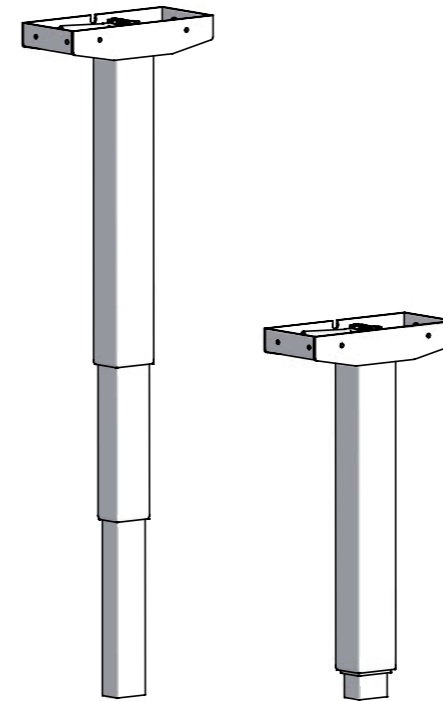

Sit
or stand.

You Choose.

COLUMNS

ERGO DRIVE "Up" Rectangular 4
 ERGO DRIVE "Up" Round 4
 ERGO DRIVE "Down" Rectangular 5
 ERGO DRIVE "Down" Round 5

BARS

40 x 20mm Tube Bar 6
 Z - Bar 6
 Telescopic Bar 7

FOOT

100 Edition 10
 200 Edition 10
 300 Edition 10
 400 Edition 11
 500 Edition 11

ACCESSORIES

SIDE BAR 12
 MONITOR ARM 12
 CPU-HOLDER 13
 CABLE TRAY 14
 DESK PANELS 14

ERGO DRIVE "Up", Rectangular

Includes: Two columns, control unit, desk panel and screws.
NOTE: Feet and bar are not included, order separately.

ERGO DRIVE "Up", Round

Includes: Two columns, control unit, desk panel and screws.
NOTE: Feet and bar are not included, order separately.

ITEM NO.	DESCRIPTION	COLOUR
68000000013	Stroke 500mm	Silver
68000000014	Stroke 500mm	White
68000000015	Stroke 500mm	Black
68000000016	Stroke 500mm	Silver Texture
68000000017	Stroke 500mm	White Texture
68000000018	Stroke 500mm	Black Texture
68000000019	Stroke 650mm	Silver
68000000020	Stroke 650mm	White
68000000021	Stroke 650mm	Black
68000000022	Stroke 650mm	Silver Texture
68000000023	Stroke 650mm	White Texture
68000000024	Stroke 650mm	Black Texture

Columns.

Bars.

ERGO DRIVE "Down", Rectangular

Includes: Two columns, control unit, desk panel and screws.
NOTE: Feet and bar are not included, order separately.

ITEM NO.	DESCRIPTION	COLOUR
68000000025	Stroke 500mm	Silver
68000000026	Stroke 500mm	White
68000000027	Stroke 500mm	Black
68000000028	Stroke 500mm	Silver Texture
68000000029	Stroke 500mm	White Texture
68000000030	Stroke 500mm	Black Texture
68000000031	Stroke 650mm	Silver
68000000032	Stroke 650mm	White
68000000033	Stroke 650mm	Black
68000000034	Stroke 650mm	Silver Texture
68000000035	Stroke 650mm	White Texture
68000000036	Stroke 650mm	Black Texture