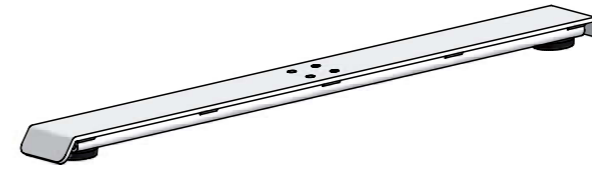

Z-Bar

NOTE: Only with three columns

ITEM NO.	DESCRIPTION	COLOUR
XXXXXXXX	745mm	Silver
XXXXXXXX	845mm	Silver
XXXXXXXX	945mm	Silver
XXXXXXXX	1045mm	Silver
XXXXXXXX	1145mm	Silver
XXXXXXXX	1245mm	Silver
XXXXXXXX	1345mm	Silver
XXXXXXXX	1445mm	Silver
XXXXXXXX	1545mm	Silver
XXXXXXXX	1645mm	Silver
XXXXXXXX	1745mm	Silver

Telescopic Bar

ITEM NO.	DESCRIPTION	COLOUR
68000000049	1100 – 1650 mm	Silver
68000000050	1100 – 1650 mm	Silver
68000000051	1100 – 1650 mm	Silver

100 Edition

LENGTH.	COLOUR
500mm 735mm 900mm	Silver
500mm 735mm 900mm	Black
500mm 735mm 900mm	White
500mm 735mm 900mm	Silver Texture
500mm 735mm 900mm	Black Texture
500mm 735mm 900mm	White Texture

Telescopic Bar

ITEM NO.	DESCRIPTION	COLOUR
68000000052	1120 – 1900 mm	Silver
68000000053	1120 – 1900 mm	Silver
68000000054	1120 – 1900 mm	Silver

200 Edition

LENGTH.	COLOUR
500mm 735mm 900mm	Silver
500mm 735mm 900mm	Black
500mm 735mm 900mm	White
500mm 735mm 900mm	Silver Texture
500mm 735mm 900mm	Black Texture
500mm 735mm 900mm	White Texture