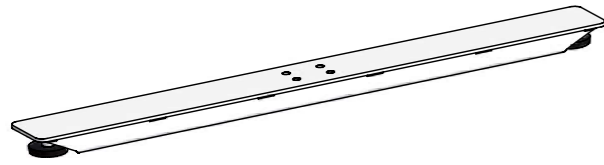

Foot.

Accessories.

400 Edition

LENGTH.

500mm | 735mm | 900mm
500mm | 735mm | 900mm
500mm | 735mm | 900mm

500mm | 735mm | 900mm
500mm | 735mm | 900mm
500mm | 735mm | 900mm