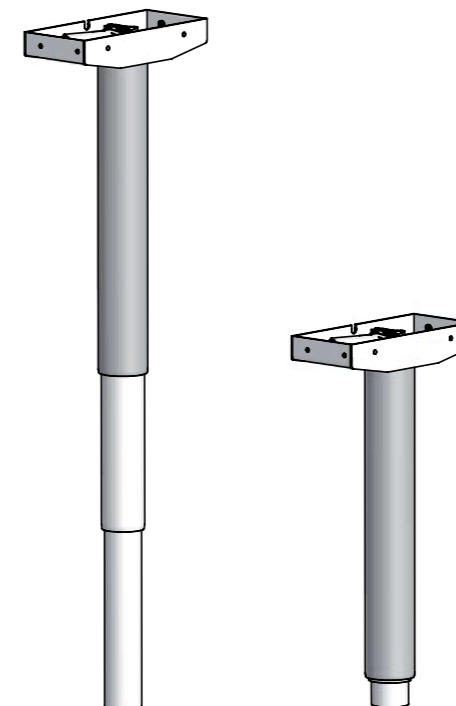

Sit
or stand.

You Choose.

COLUMNS

ERGO DRIVE "Up" Rectangular 4
 ERGO DRIVE "Up" Round 4
 ERGO DRIVE "Down" Rectangular 5
 ERGO DRIVE "Down" Round 5

BARS

40 x 20mm Tube Bar 6
 Z - Bar 6
 Telescopic Bar 7

FOOT

100 Edition 10
 200 Edition 10
 300 Edition 10
 400 Edition 11
 500 Edition 11

ACCESSORIES

SIDE BAR 12
 MONITOR ARM 12
 CPU-HOLDER 13
 CABLE TRAY 14
 DESK PANELS 14

ERGO DRIVE "Up", Rectangular

Includes: Two columns, control unit, desk panel and screws.
NOTE: Feet and bar are not included, order separately.

ERGO DRIVE "Up", Round

Includes: Two columns, control unit, desk panel and screws.
NOTE: Feet and bar are not included, order separately.

ITEM NO.	DESCRIPTION	COLOUR
68000000013	Stroke 500mm	Silver
68000000014	Stroke 500mm	White
68000000015	Stroke 500mm	Black
68000000016	Stroke 500mm	Silver Texture
68000000017	Stroke 500mm	White Texture
68000000018	Stroke 500mm	Black Texture
68000000019	Stroke 650mm	Silver
68000000020	Stroke 650mm	White
68000000021	Stroke 650mm	Black
68000000022	Stroke 650mm	Silver Texture
68000000023	Stroke 650mm	White Texture
68000000024	Stroke 650mm	Black Texture

Columns.

Bars.

ERGO DRIVE "Down", Rectangular

Includes: Two columns, control unit, desk panel and screws.
NOTE: Feet and bar are not included, order separately.

ITEM NO.	DESCRIPTION	COLOUR
68000000025	Stroke 500mm	Silver
68000000026	Stroke 500mm	White
68000000027	Stroke 500mm	Black
68000000028	Stroke 500mm	Silver Texture
68000000029	Stroke 500mm	White Texture
68000000030	Stroke 500mm	Black Texture
68000000031	Stroke 650mm	Silver
68000000032	Stroke 650mm	White
68000000033	Stroke 650mm	Black
68000000034	Stroke 650mm	Silver Texture
68000000035	Stroke 650mm	White Texture
68000000036	Stroke 650mm	Black Texture