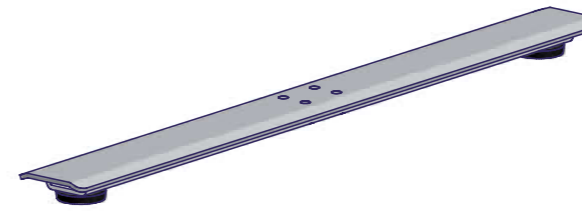

40 x 20mm Tube Bar

ITEM NO.	DESCRIPTION	COLOUR
50001022	800mm	Silver
50001023	900mm	Silver
50001024	1000mm	Silver
50001025	1100mm	Silver
50001026	1200mm	Silver
50001027	1300mm	Silver
50001028	1400mm	Silver
50001029	1500mm	Silver
50001030	1600mm	Silver
50001031	1700mm	Silver

Z-Bar

NOTE: Only with three columns

ITEM NO.	DESCRIPTION	COLOUR
XXXXXXXX	745mm	Silver
XXXXXXXX	845mm	Silver
XXXXXXXX	945mm	Silver
XXXXXXXX	1045mm	Silver
XXXXXXXX	1145mm	Silver
XXXXXXXX	1245mm	Silver
XXXXXXXX	1345mm	Silver
XXXXXXXX	1445mm	Silver
XXXXXXXX	1545mm	Silver
XXXXXXXX	1645mm	Silver
XXXXXXXX	1745mm	Silver

Telescopic Bar

ITEM NO.	DESCRIPTION	COLOUR
68000000049	1100 – 1650 mm	Silver
68000000050	1100 – 1650 mm	Silver
68000000051	1100 – 1650 mm	Silver

100 Edition

LENGTH.	COLOUR
500mm 735mm 900mm	Silver
500mm 735mm 900mm	Black
500mm 735mm 900mm	White
500mm 735mm 900mm	Silver Texture
500mm 735mm 900mm	Black Texture
500mm 735mm 900mm	White Texture