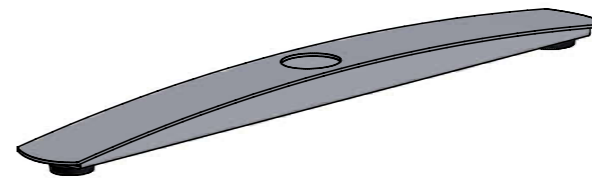

Z-Bar

NOTE: Only with three columns

ITEM NO.	DESCRIPTION	COLOUR
XXXXXXXX	745mm	Silver
XXXXXXXX	845mm	Silver
XXXXXXXX	945mm	Silver
XXXXXXXX	1045mm	Silver
XXXXXXXX	1145mm	Silver
XXXXXXXX	1245mm	Silver
XXXXXXXX	1345mm	Silver
XXXXXXXX	1445mm	Silver
XXXXXXXX	1545mm	Silver
XXXXXXXX	1645mm	Silver
XXXXXXXX	1745mm	Silver

Telescopic Bar

ITEM NO.	DESCRIPTION	COLOUR
68000000049	1100 – 1650 mm	Silver
68000000050	1100 – 1650 mm	Silver
68000000051	1100 – 1650 mm	Silver

100 Edition

LENGTH.	COLOUR
500mm 735mm 900mm	Silver
500mm 735mm 900mm	Black
500mm 735mm 900mm	White
500mm 735mm 900mm	Silver Texture
500mm 735mm 900mm	Black Texture
500mm 735mm 900mm	White Texture

Telescopic Bar

ITEM NO.	DESCRIPTION	COLOUR
68000000052	1120 – 1900 mm	Silver
68000000053	1120 – 1900 mm	Silver
68000000054	1120 – 1900 mm	Silver

200 Edition

LENGTH.	COLOUR
500mm 735mm 900mm	Silver
500mm 735mm 900mm	Black
500mm 735mm 900mm	White
500mm 735mm 900mm	Silver Texture
500mm 735mm 900mm	Black Texture
500mm 735mm 900mm	White Texture