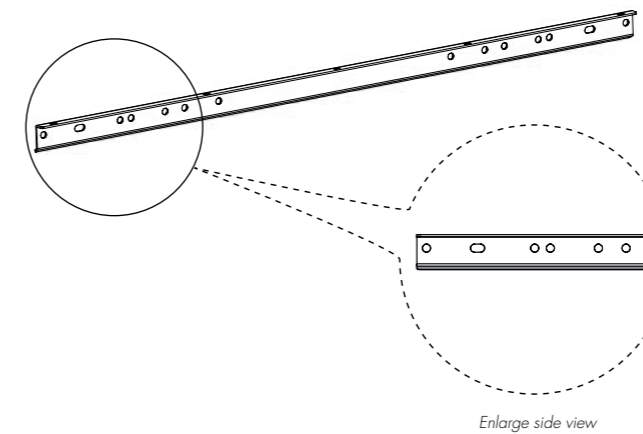

Columns.

Bars.

ERGO DRIVE "Down", Rectangular

Includes: Two columns, control unit, desk panel and screws.
NOTE: Feet and bar are not included, order separately.

ITEM NO.	DESCRIPTION	COLOUR
68000000025	Stroke 500mm	Silver
68000000026	Stroke 500mm	White
68000000027	Stroke 500mm	Black
68000000028	Stroke 500mm	Silver Texture
68000000029	Stroke 500mm	White Texture
68000000030	Stroke 500mm	Black Texture
68000000031	Stroke 650mm	Silver
68000000032	Stroke 650mm	White
68000000033	Stroke 650mm	Black
68000000034	Stroke 650mm	Silver Texture
68000000035	Stroke 650mm	White Texture
68000000036	Stroke 650mm	Black Texture

ERGO DRIVE "Down", Round

Includes: Two columns, control unit, desk panel and screws.
NOTE: Feet and bar are not included, order separately.

ITEM NO.	DESCRIPTION	COLOUR
68000000037	Stroke 500mm	Silver
68000000038	Stroke 500mm	White
68000000039	Stroke 500mm	Black
68000000040	Stroke 500mm	Silver Texture
68000000041	Stroke 500mm	White Texture
68000000042	Stroke 500mm	Black Texture
68000000043	Stroke 650mm	Silver
68000000044	Stroke 650mm	White
68000000045	Stroke 650mm	Black
68000000046	Stroke 650mm	Silver Texture
68000000047	Stroke 650mm	White Texture
68000000048	Stroke 650mm	Black Texture

40 x 20mm Tube Bar

ITEM NO.	DESCRIPTION	COLOUR
50001022	800mm	Silver
50001023	900mm	Silver
50001024	1000mm	Silver
50001025	1100mm	Silver
50001026	1200mm	Silver
50001027	1300mm	Silver
50001028	1400mm	Silver
50001029	1500mm	Silver
50001030	1600mm	Silver
50001031	1700mm	Silver

Z-Bar

NOTE: Only with three columns