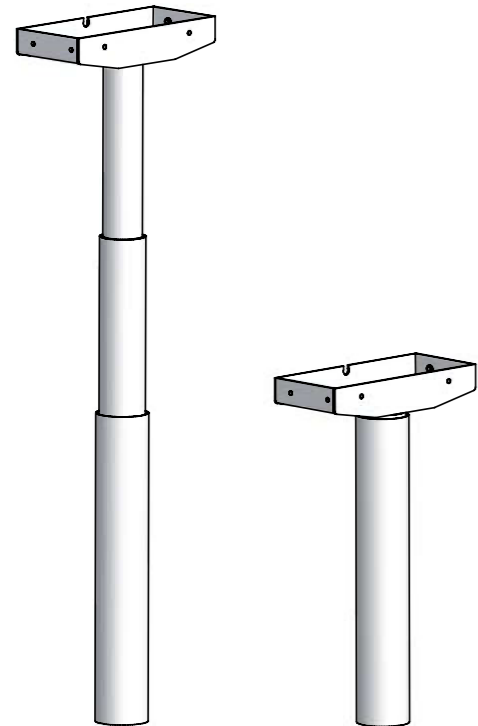

ERGO DRIVE "Up", Round

Includes: Two columns, control unit, desk panel and screws.
NOTE: Feet and bar are not included, order separately.

ITEM NO.	DESCRIPTION	COLOUR
68000000013	Stroke 500mm	Silver
68000000014	Stroke 500mm	White
68000000015	Stroke 500mm	Black
68000000016	Stroke 500mm	Silver Texture
68000000017	Stroke 500mm	White Texture
68000000018	Stroke 500mm	Black Texture
68000000019	Stroke 650mm	Silver
68000000020	Stroke 650mm	White
68000000021	Stroke 650mm	Black
68000000022	Stroke 650mm	Silver Texture
68000000023	Stroke 650mm	White Texture
68000000024	Stroke 650mm	Black Texture

Columns.

Bars.

ERGO DRIVE "Down", Rectangular

Includes: Two columns, control unit, desk panel and screws.
NOTE: Feet and bar are not included, order separately.

ITEM NO.	DESCRIPTION	COLOUR
68000000025	Stroke 500mm	Silver
68000000026	Stroke 500mm	White
68000000027	Stroke 500mm	Black
68000000028	Stroke 500mm	Silver Texture
68000000029	Stroke 500mm	White Texture
68000000030	Stroke 500mm	Black Texture
68000000031	Stroke 650mm	Silver
68000000032	Stroke 650mm	White
68000000033	Stroke 650mm	Black
68000000034	Stroke 650mm	Silver Texture
68000000035	Stroke 650mm	White Texture
68000000036	Stroke 650mm	Black Texture

ERGO DRIVE "Down", Round

Includes: Two columns, control unit, desk panel and screws.
NOTE: Feet and bar are not included, order separately.

ITEM NO.	DESCRIPTION	COLOUR
68000000037	Stroke 500mm	Silver
68000000038	Stroke 500mm	White
68000000039	Stroke 500mm	Black
68000000040	Stroke 500mm	Silver Texture
68000000041	Stroke 500mm	White Texture
68000000042	Stroke 500mm	Black Texture
68000000043	Stroke 650mm	Silver
68000000044	Stroke 650mm	White
68000000045	Stroke 650mm	Black
68000000046	Stroke 650mm	Silver Texture
68000000047	Stroke 650mm	White Texture
68000000048	Stroke 650mm	Black Texture